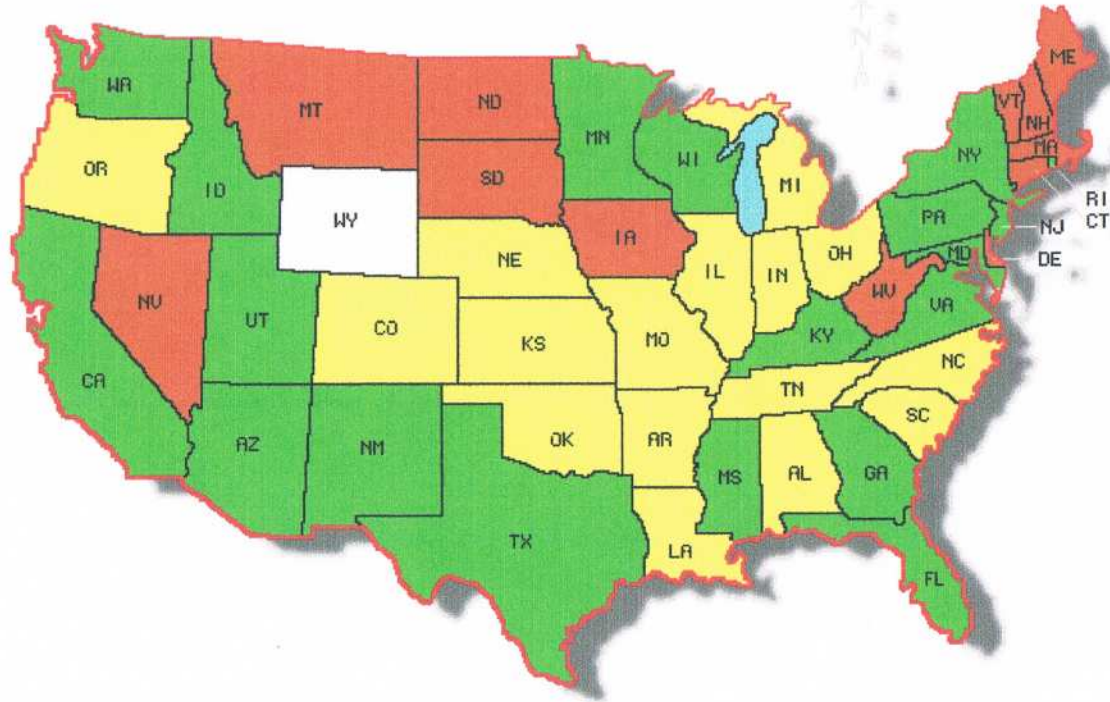

Representative Support on the House Side (H.R. 543) : Total as of July 26, 2014 is 241

AL-2/7  
 AK-1/1  
 AZ-5/9  
 AR-1/4  
 CA-29/53  
 CO-3/7  
 CT-5/5  
 DC-1/1  
 FL-18/26  
 GA-8/14  
 HI-2/2  
 ID-1/2  
 IL-6/18  
 IN-3/9  
 IA-4/4  
 KS-1/4  
 KY-4/6  
 LA-2/6  
 ME-2/2  
 MD-4/8  
 MA-9/9  
 MI-4/14  
 MN-4/8  
 MS-3/4  
 MO-3/8

MT-1/1  
 NE-1/3  
 NV-4/4  
 NH-2/2  
 NJ-7/12  
 NM-2/3  
 NY-20/27  
 NC-4/12  
 ND-1/1  
 OH-7/16  
 OK-2/5  
 OR-1/5  
 PA-13/18  
 RI-1/2  
 SC-2/7  
 SD-1/1  
 TN-3/9  
 TX-19/36  
 UT-2/4  
 VT-1/1  
 VA-7/11  
 WA-7/10  
 WV-3/3  
 WI-4/8  
 WY-0/1

Source: diymaps.net (c)

**ORANGE:** 100 percent signed  
**GREEN:** 50 percent or more signed  
**YELLOW:** Under 50 percent signed  
**WHITE:** No signers