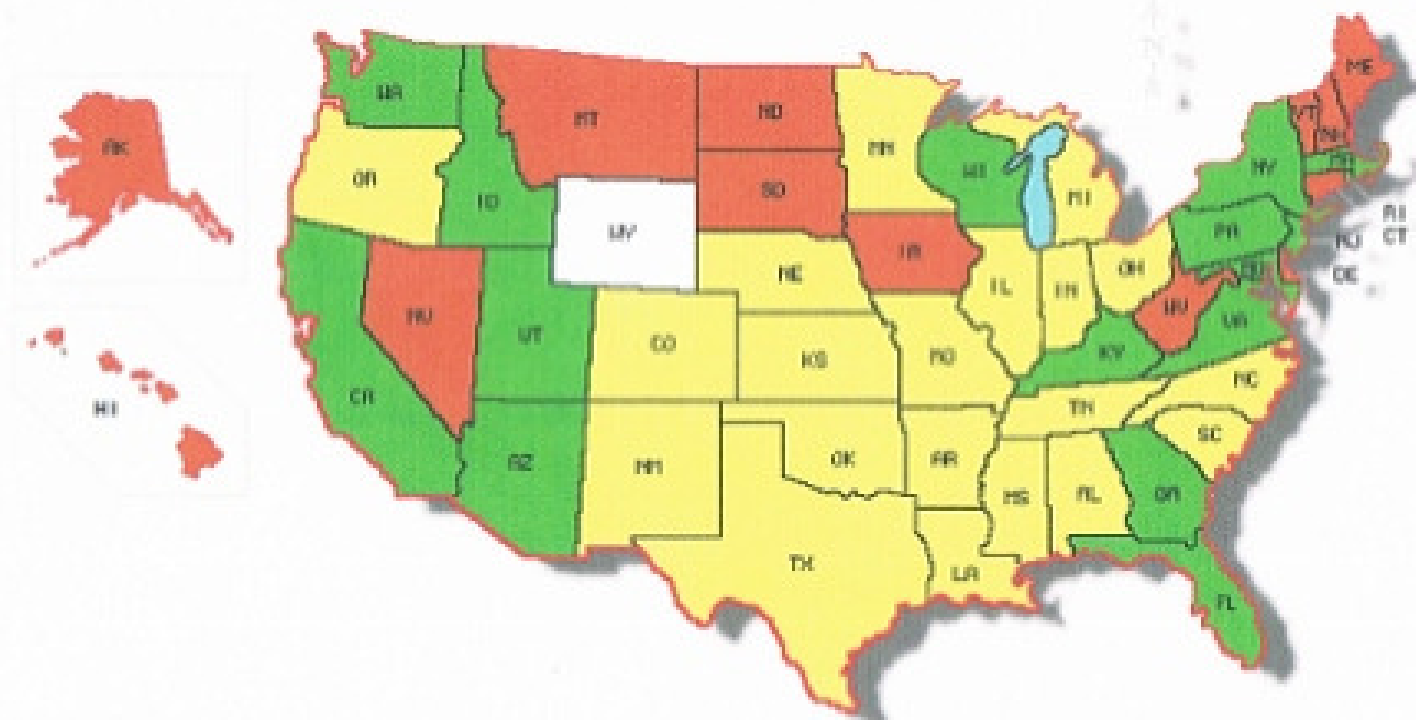

Representative Support on the House Side (H.R. 543) : Total as of June 27, 2014 is 224

AL-1/7  
 AK-1/1  
 AZ-5/9  
 AR-1/4  
 CA-29/53  
 CO-3/7  
 CT-5/5  
 DC-1/1  
 DE-1/1  
 FL-18/26  
 GA-8/14  
 HI-2/2  
 ID-1/2  
 IL-6/18  
 IN-3/9  
 IA-4/4  
 KS-1/4  
 KY-3/6  
 LA-2/6  
 ME-2/2  
 MD-4/8  
 MA-8/9  
 MI-4/14  
 MN-3/8  
 MS-1/4  
 MO-3/8

MT-1/1  
 NE-1/3  
 NV-4/4  
 NH-2/2  
 NJ-6/11  
 NM-1/3  
 NY-20/27  
 NC-3/12  
 ND-1/1  
 OH-7/16  
 OK-2/5  
 OR-1/5  
 PA-12/18  
 RI-1/2  
 SC-2/7  
 SD-1/1  
 TN-3/9  
 TX-13/36  
 UT-2/4  
 VT-1/1  
 VA-7/11  
 WA-6/10  
 WV-3/3  
 WI-4/8  
 WY-0/1

Source: dymops.net (c)

**ORANGE:** 100 percent signed  
**GREEN:** 50 percent or more signed  
**YELLOW :** Under 50 percent signed  
**WHITE:** No signers