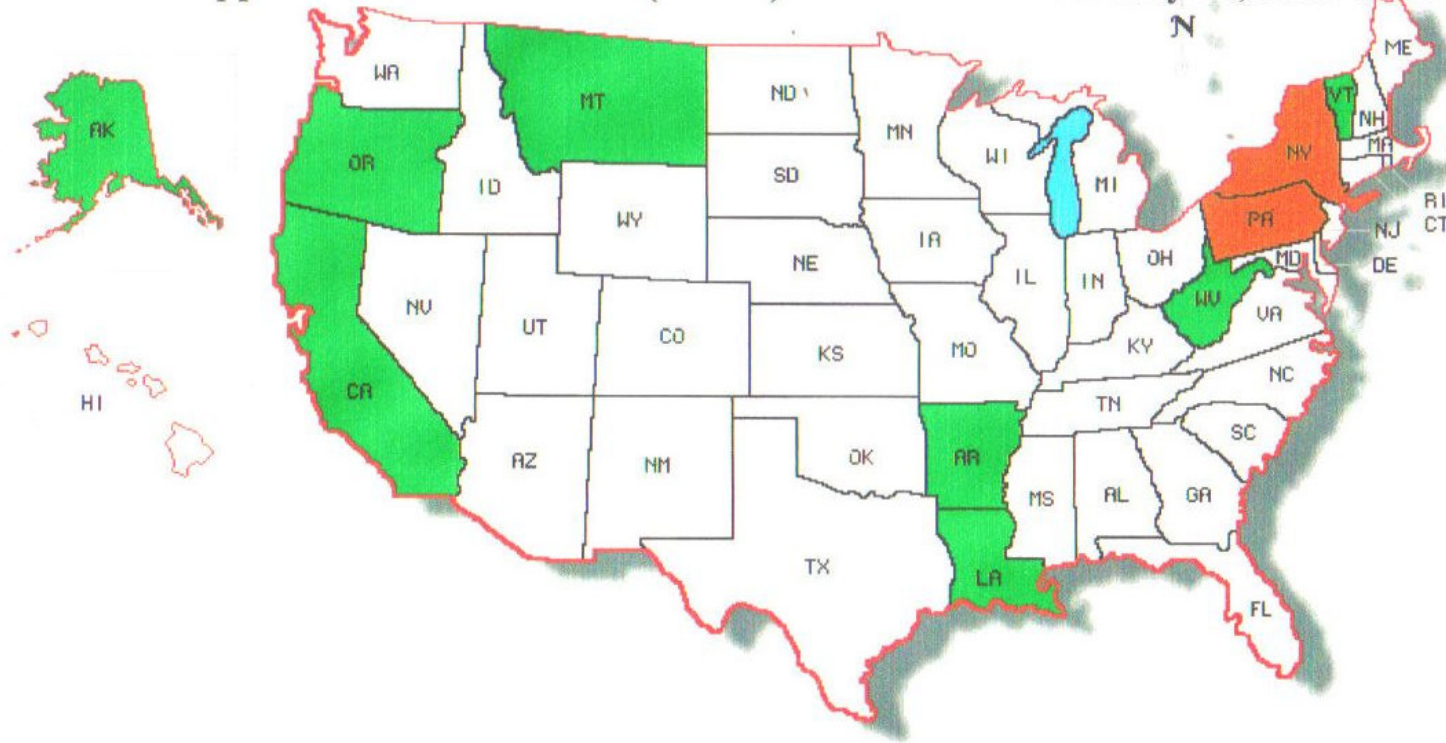

**Support on the Senate Side (S.1939) : Total as of February 10, 2010 is 14**

2-10-10

**ORANGE:** 2 senators signed  
**GREEN:** 1 senator signed